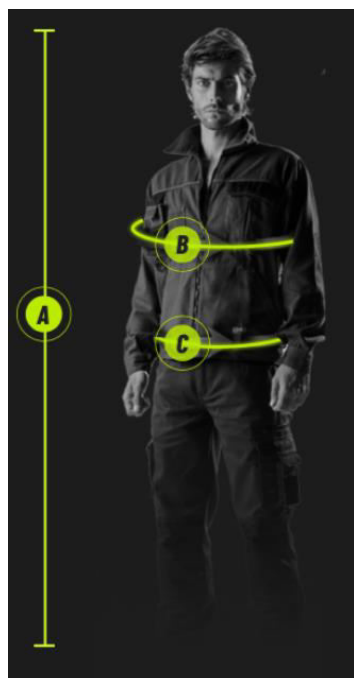

SAFETY SYSTEM

A
B
C

Ghid de imbracaminte

- inaltime – masurata in cm
- circumferinta pieptului – masurata in cm
- circumferinta in talie – masurata in cm

Marime	XS	S	M	L	XL	2XL	3XL
A Inaltime(cm)	148-156	156-164	164-172	172-180	180-188	188-196	196-204
B Circumferinta piept(cm)	78-84	84-90	90-96	96-102	102-108	108-114	114-120